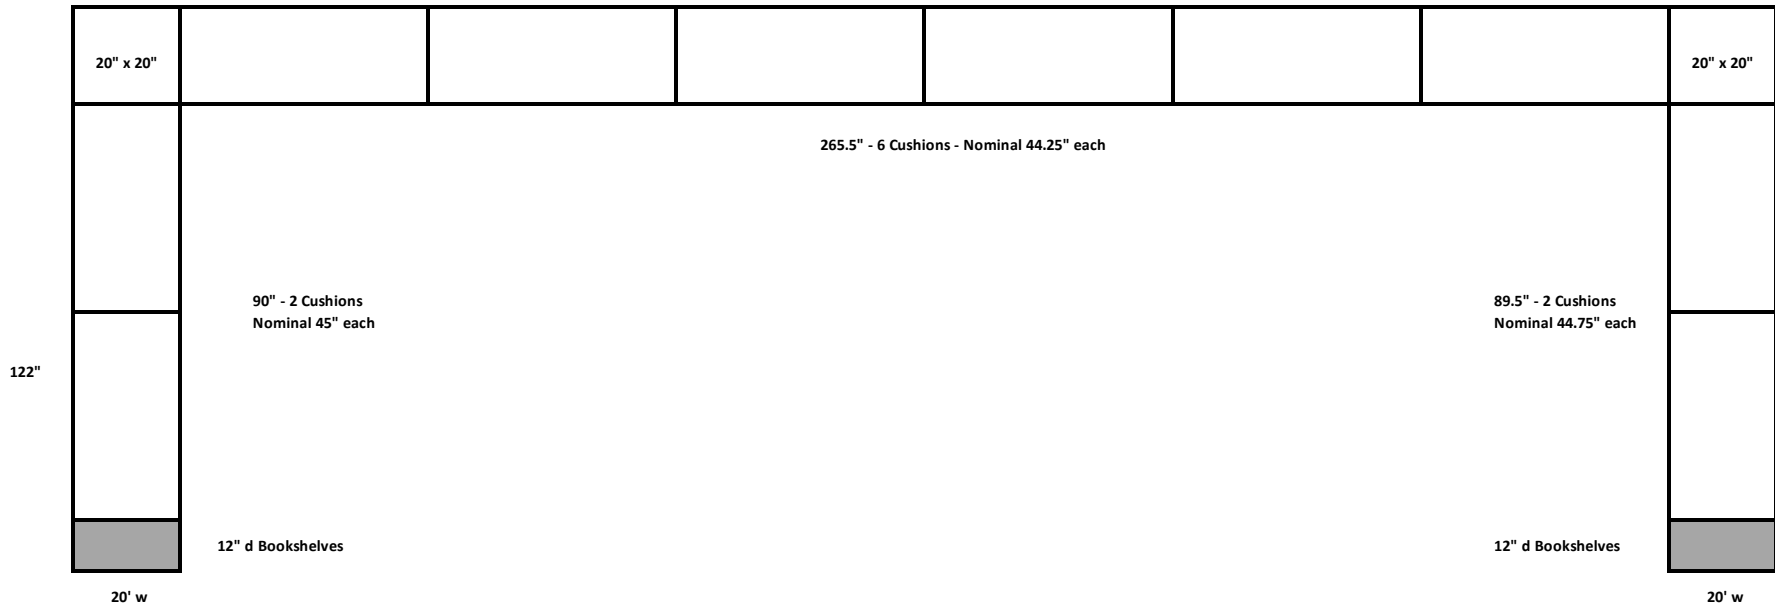

305.5"

Window Seat Cushion Layout